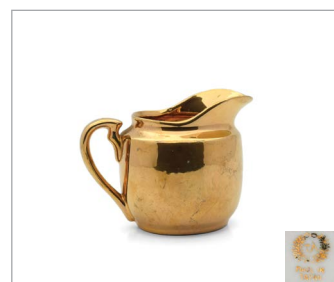

**LOT 52**

青釉 三足炉  
Green glazed tripod censer

H: 10.5 cm

**LOT 53**

青花鸟兽纹 带盖瓷锅  
Blue & White bird motif covered porcelain dish

H: 9 cm; D: 20 cm

**LOT 54**

金底瓷胎 壶  
Porcelain Gold-ground pitcher