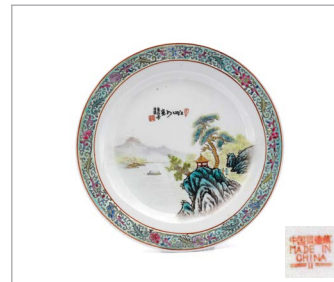

白釉 油灯  
White glaze oil lamp

H: 6.5 cm

**LOT 50**

开光花鸟纹 双联瓷瓶  
雍正御制款  
Twin vase decorated with panel of birds and flowers with Yongzheng mark

H: 28 cm

**LOT 51**

粉彩山水阁楼 盘  
Famille rose landscape plate

D: 25 cm