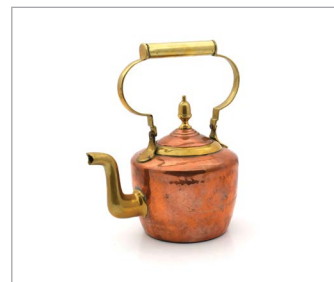

LOT 68

英式鹅颈红铜壶
English dovetailed brass &
copper kettle

H: 21 cm